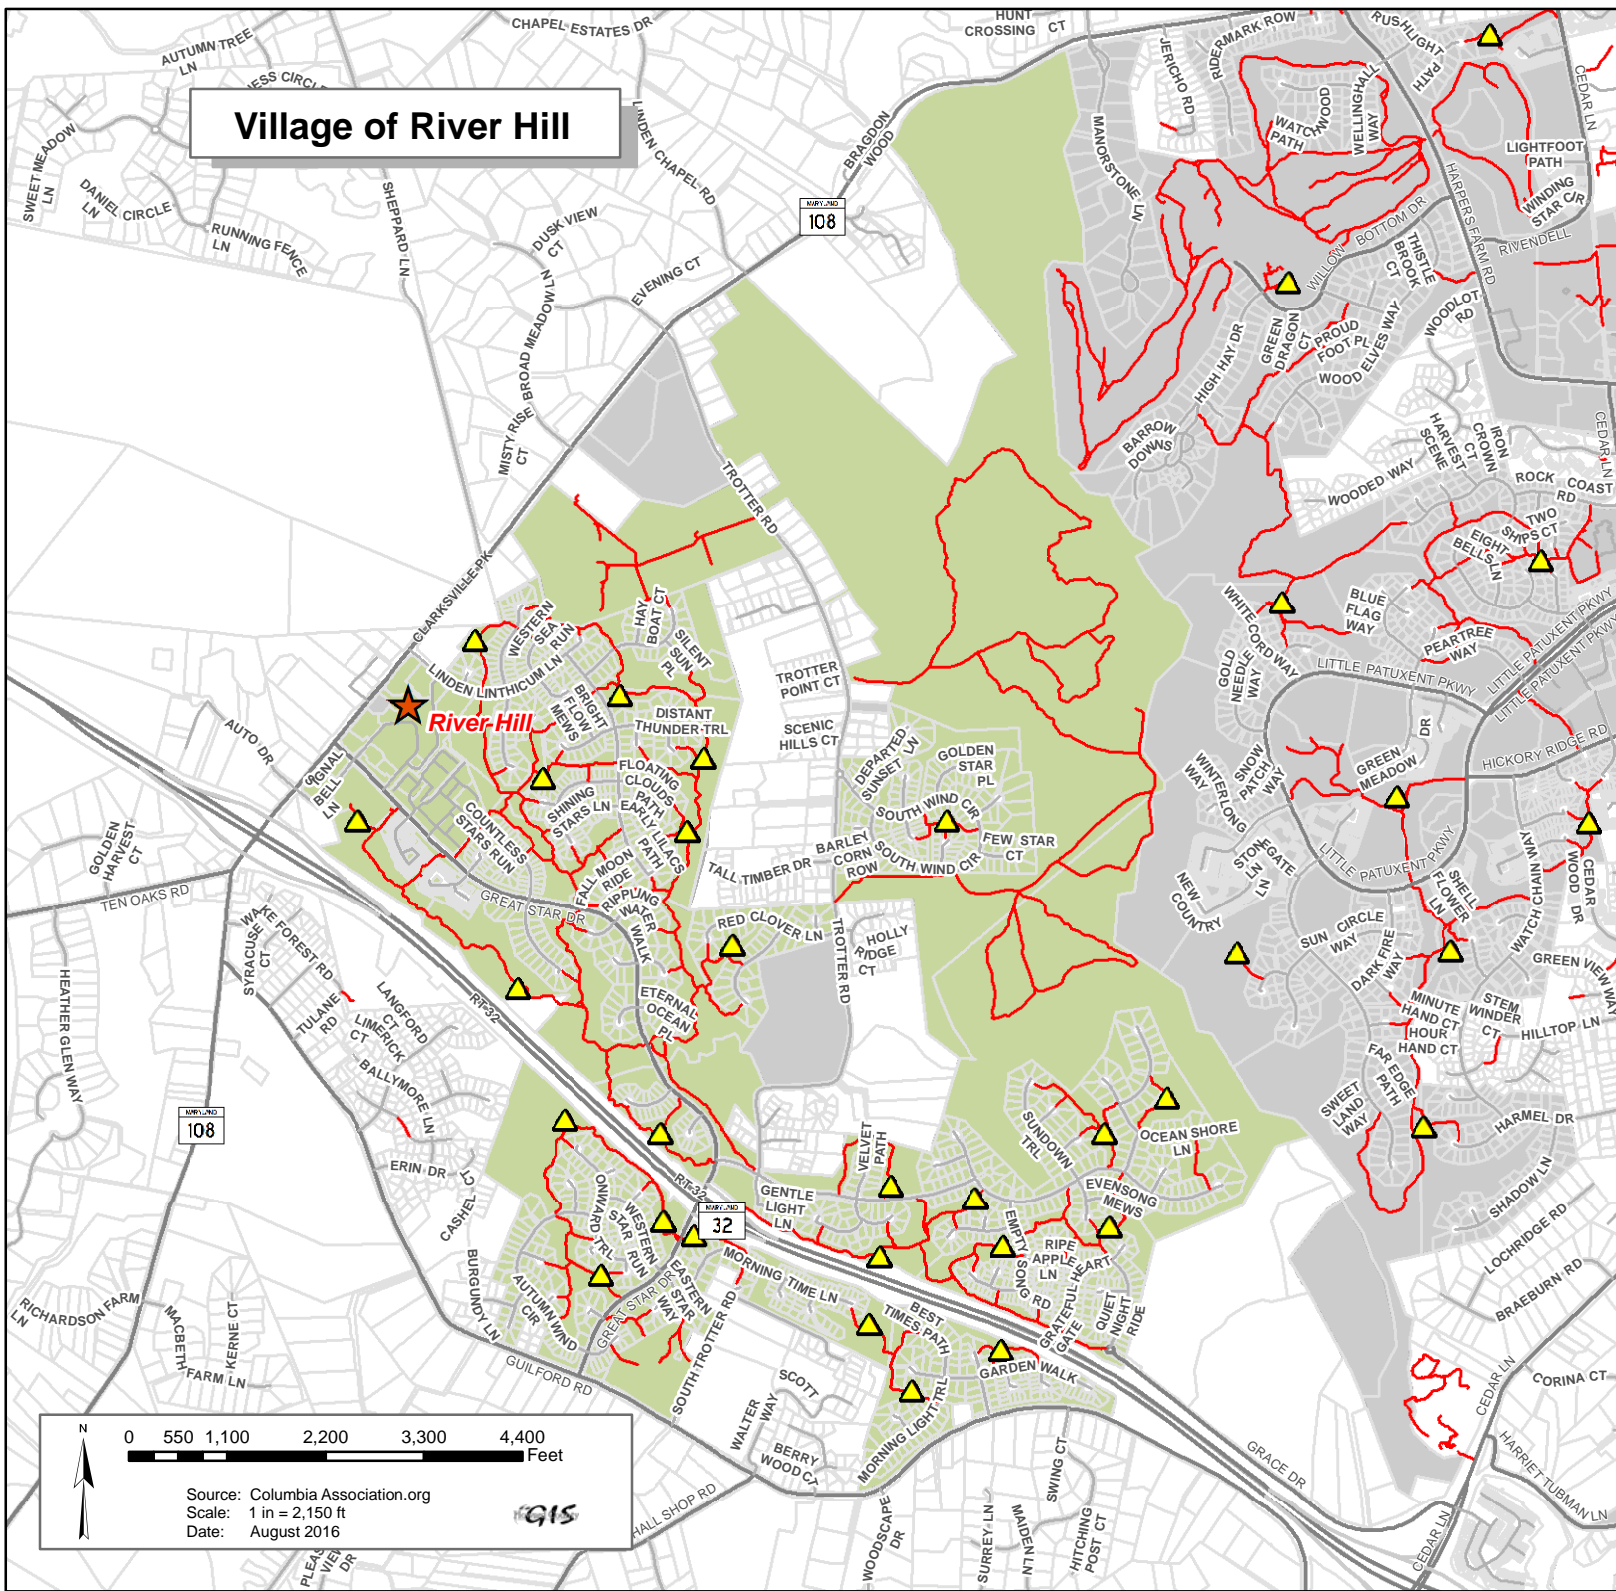

Village of River Hill

Legend

- River Hill
- Other
- Major Roads
- Path/Trail
- Playground
- Village Center

0 550 1,100 2,200 3,300 4,400 Feet

Source: Columbia Association.org
Scale: 1 in = 2,150 ft
Date: August 2016